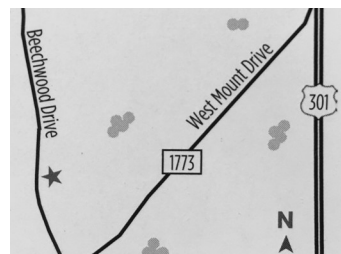

Door prizes will be awarded throughout the conference.

Registration is available for individuals and groups through August 18 at

Evangelist Matt Galvan
Conference Speaker

1481 Beechwood Drive
Rocky Mount, NC 27803
252.937.3013